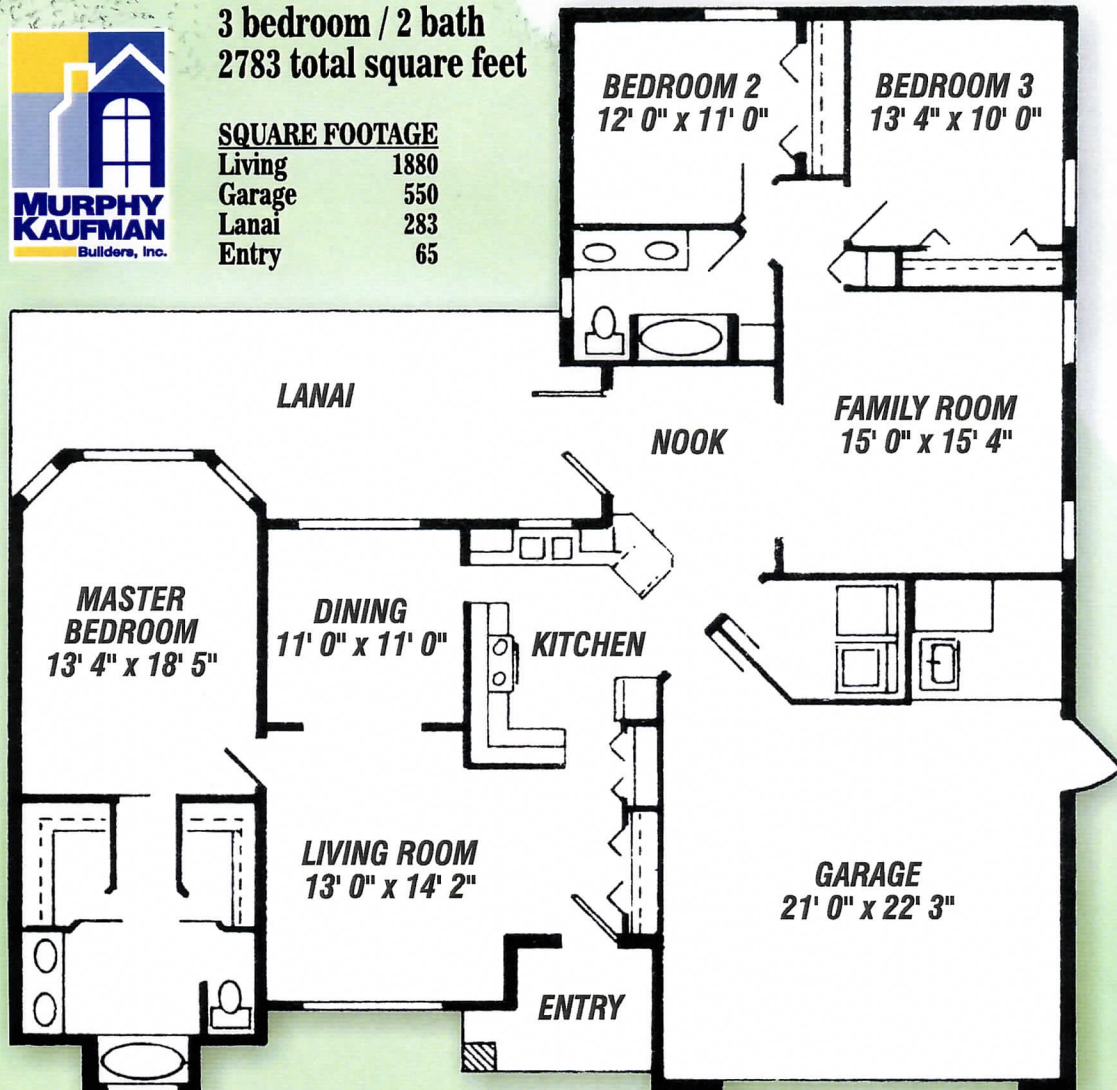

**PLAN 1880**  
**3 bedroom / 2 bath**  
**2783 total square feet**

<b>SQUARE FOOTAGE</b>	
Living	1880
Garage	550
Lanai	283
Entry	65

© Copyright 2004