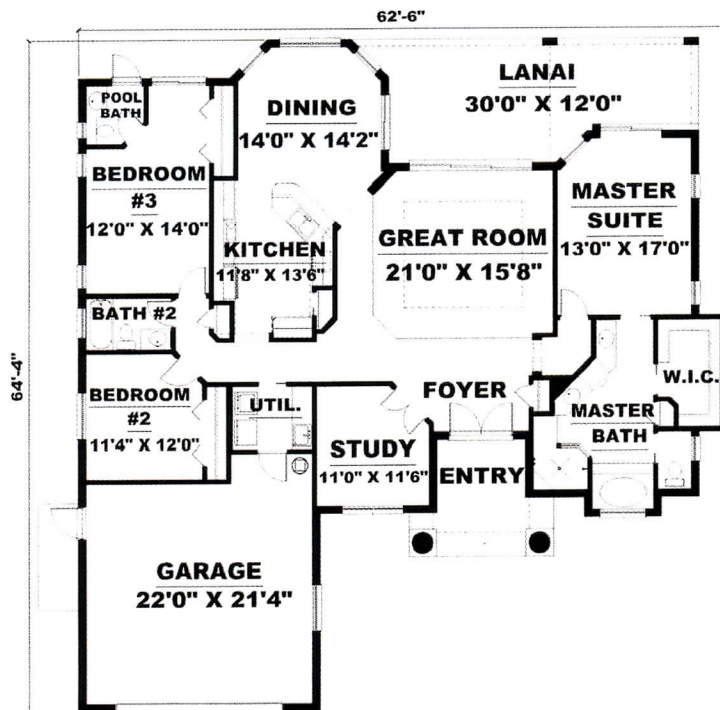

TAVILLA

WEBER
Design Group

Tavilla Model

SQUARE FOOTAGE

LIVING	2195
GARAGE	535
ENTRY	127
LANAI	325
TOTAL	3185