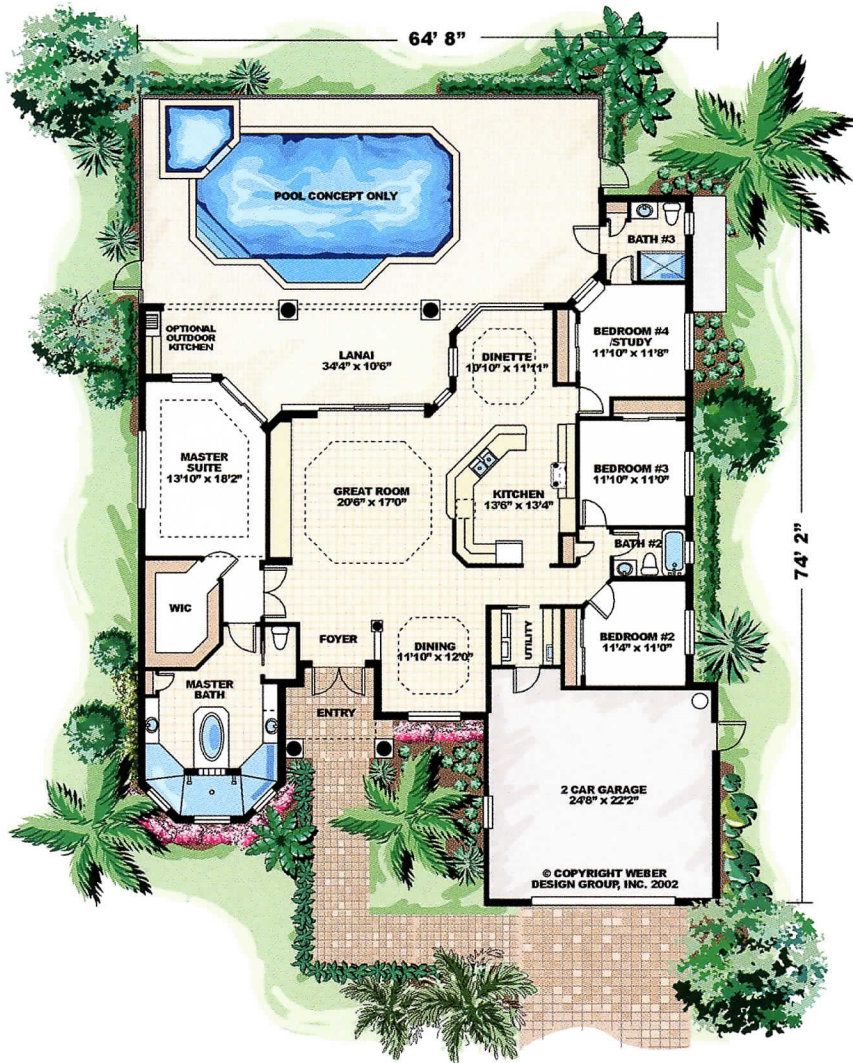

## Wynham Model

### AREA SUMMARY

LIVING	2467 sq. ft.
LANAI	352 sq. ft.
ENTRY	99 sq. ft.
GARAGE	611 sq. ft.
<b>TOTAL</b>	<b>3529 sq. ft.</b>

**DIMENSIONS: 64'8" X 74'2"**